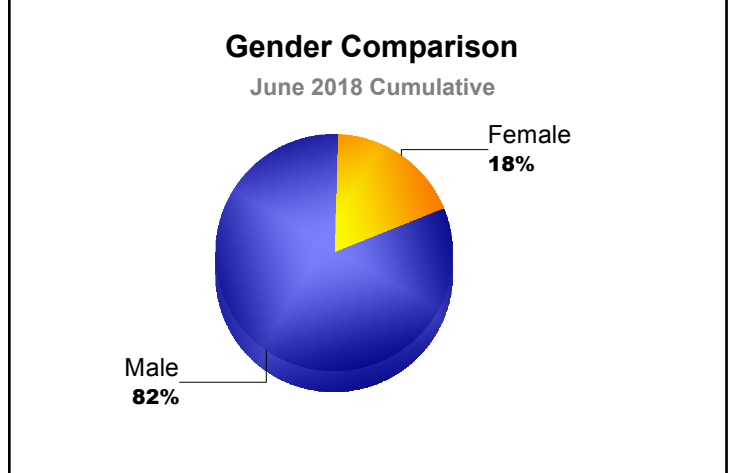

Year	New Clubs	Dropped Clubs	Gain/ Loss Clubs	New Members	Charter Members	Reinstate Members	Transfer Members	Total Member Added	Total Members Dropped	Gain/ Loss Members
2013-2014	0	0	0	15	3	43	1	62	-69	-7
2014-2015	0	0	0	13	2	69	1	85	-88	-3
2015-2016	0	0	0	9	0	0	0	9	-17	-8
2016-2017	0	0	0	6	0	0	0	6	-27	-21
2017-2018	0	0	0	9	0	2	0	11	-19	-8
<b>Average</b>	<b>0</b>	<b>0</b>	<b>0</b>	<b>10</b>	<b>1</b>	<b>23</b>	<b>0</b>	<b>35</b>	<b>-44</b>	<b>-9</b>