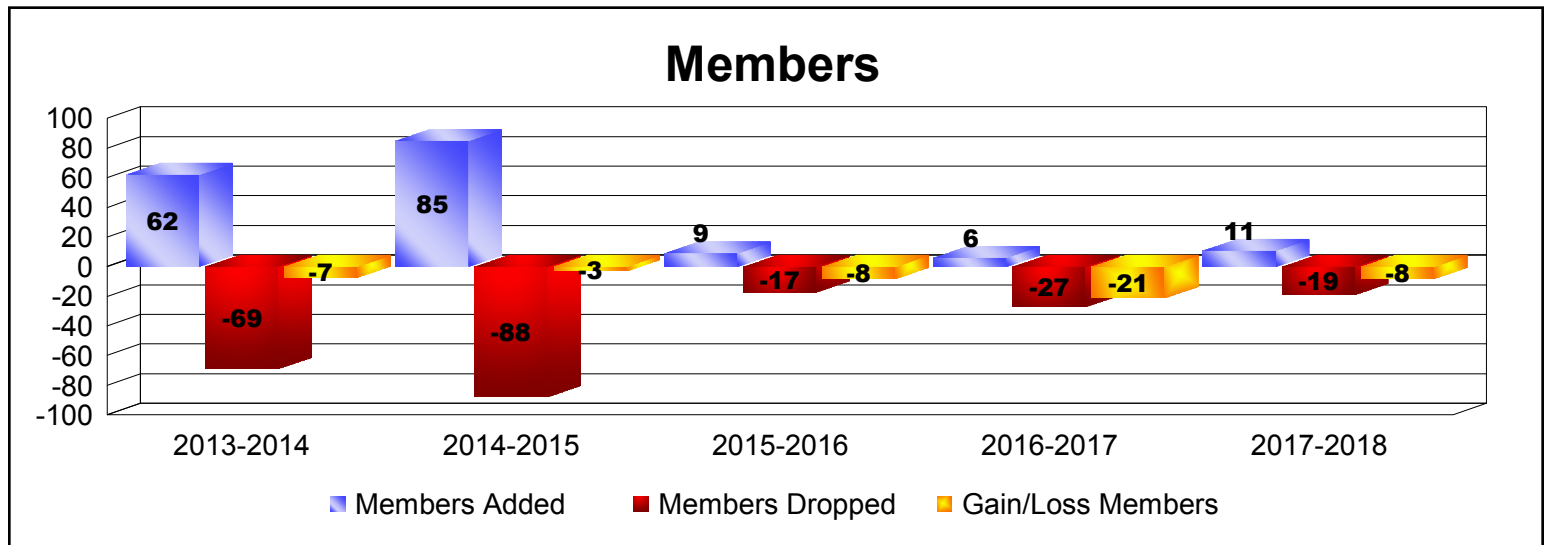

Year	New Clubs	Dropped Clubs	Gain/ Loss Clubs	New Members	Charter Members	Reinstate Members	Transfer Members	Total Member Added	Total Members Dropped	Gain/ Loss Members
2013-2014	0	0	0	15	3	43	1	62	-69	-7
2014-2015	0	0	0	13	2	69	1	85	-88	-3
2015-2016	0	0	0	9	0	0	0	9	-17	-8
2016-2017	0	0	0	6	0	0	0	6	-27	-21
2017-2018	0	0	0	9	0	2	0	11	-19	-8
<b>Average</b>	<b>0</b>	<b>0</b>	<b>0</b>	<b>10</b>	<b>1</b>	<b>23</b>	<b>0</b>	<b>35</b>	<b>-44</b>	<b>-9</b>

Year	New Clubs	Dropped Clubs	Gain/ Loss Clubs	New Members	Charter Members	Reinstate Members	Transfer Members	Total Member Added	Total Members Dropped	Gain/ Loss Members
2013-2014	1	0	1	166	24	12	1	203	-228	-25
2014-2015	0	-1	-1	135	14	48	2	199	-254	-55
2015-2016	0	0	0	115	3	9	1	128	-176	-48
2016-2017	0	0	0	226	0	2	3	231	-194	37
2017-2018	1	-3	-2	114	22	1	2	139	-195	-56
<b>Average</b>	<b>0</b>	<b>-1</b>	<b>0</b>	<b>151</b>	<b>13</b>	<b>14</b>	<b>2</b>	<b>180</b>	<b>-209</b>	<b>-29</b>