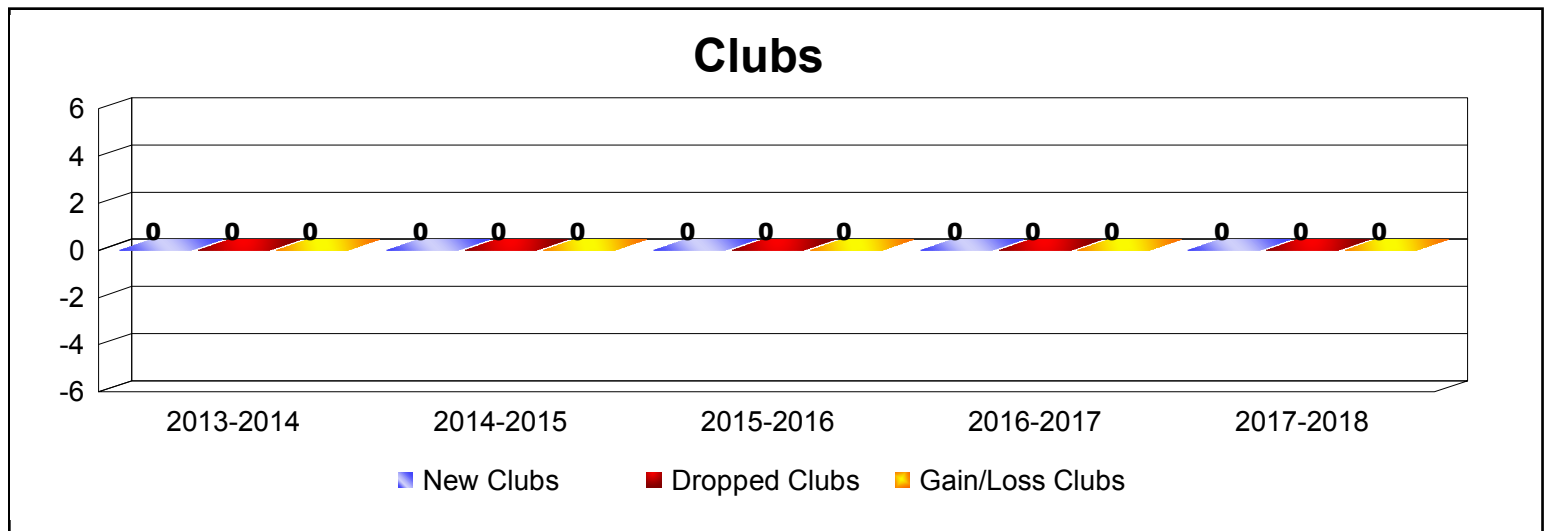

Year	New Clubs	Dropped Clubs	Gain/ Loss Clubs	New Members	Charter Members	Reinstate Members	Transfer Members	Total Member Added	Total Members Dropped	Gain/ Loss Members
2013-2014	0	0	0	15	3	43	1	62	-69	-7
2014-2015	0	0	0	13	2	69	1	85	-88	-3
2015-2016	0	0	0	9	0	0	0	9	-17	-8
2016-2017	0	0	0	6	0	0	0	6	-27	-21
2017-2018	0	0	0	9	0	2	0	11	-19	-8
<b>Average</b>	<b>0</b>	<b>0</b>	<b>0</b>	<b>10</b>	<b>1</b>	<b>23</b>	<b>0</b>	<b>35</b>	<b>-44</b>	<b>-9</b>

Year	New Clubs	Dropped Clubs	Gain/ Loss Clubs	New Members	Charter Members	Reinstate Members	Transfer Members	Total Member Added	Total Members Dropped	Gain/ Loss Members
2013-2014	1	0	1	166	24	12	1	203	-228	-25
2014-2015	0	-1	-1	135	14	48	2	199	-254	-55
2015-2016	0	0	0	115	3	9	1	128	-176	-48
2016-2017	0	0	0	226	0	2	3	231	-194	37
2017-2018	1	-3	-2	114	22	1	2	139	-195	-56
<b>Average</b>	<b>0</b>	<b>-1</b>	<b>0</b>	<b>151</b>	<b>13</b>	<b>14</b>	<b>2</b>	<b>180</b>	<b>-209</b>	<b>-29</b>