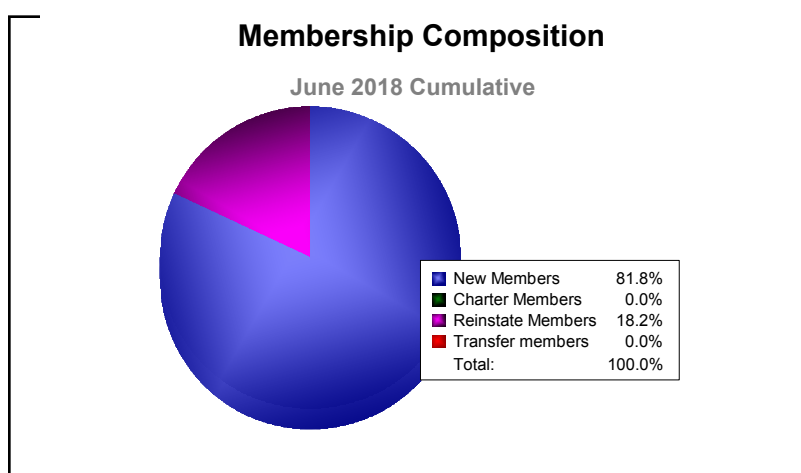

Year	New Clubs	Dropped Clubs	Gain/ Loss Clubs	New Members	Charter Members	Reinstate Members	Transfer Members	Total Member Added	Total Members Dropped	Gain/ Loss Members
2013-2014	0	0	0	15	3	43	1	62	-69	-7
2014-2015	0	0	0	13	2	69	1	85	-88	-3
2015-2016	0	0	0	9	0	0	0	9	-17	-8
2016-2017	0	0	0	6	0	0	0	6	-27	-21
2017-2018	0	0	0	9	0	2	0	11	-19	-8
<b>Average</b>	<b>0</b>	<b>0</b>	<b>0</b>	<b>10</b>	<b>1</b>	<b>23</b>	<b>0</b>	<b>35</b>	<b>-44</b>	<b>-9</b>